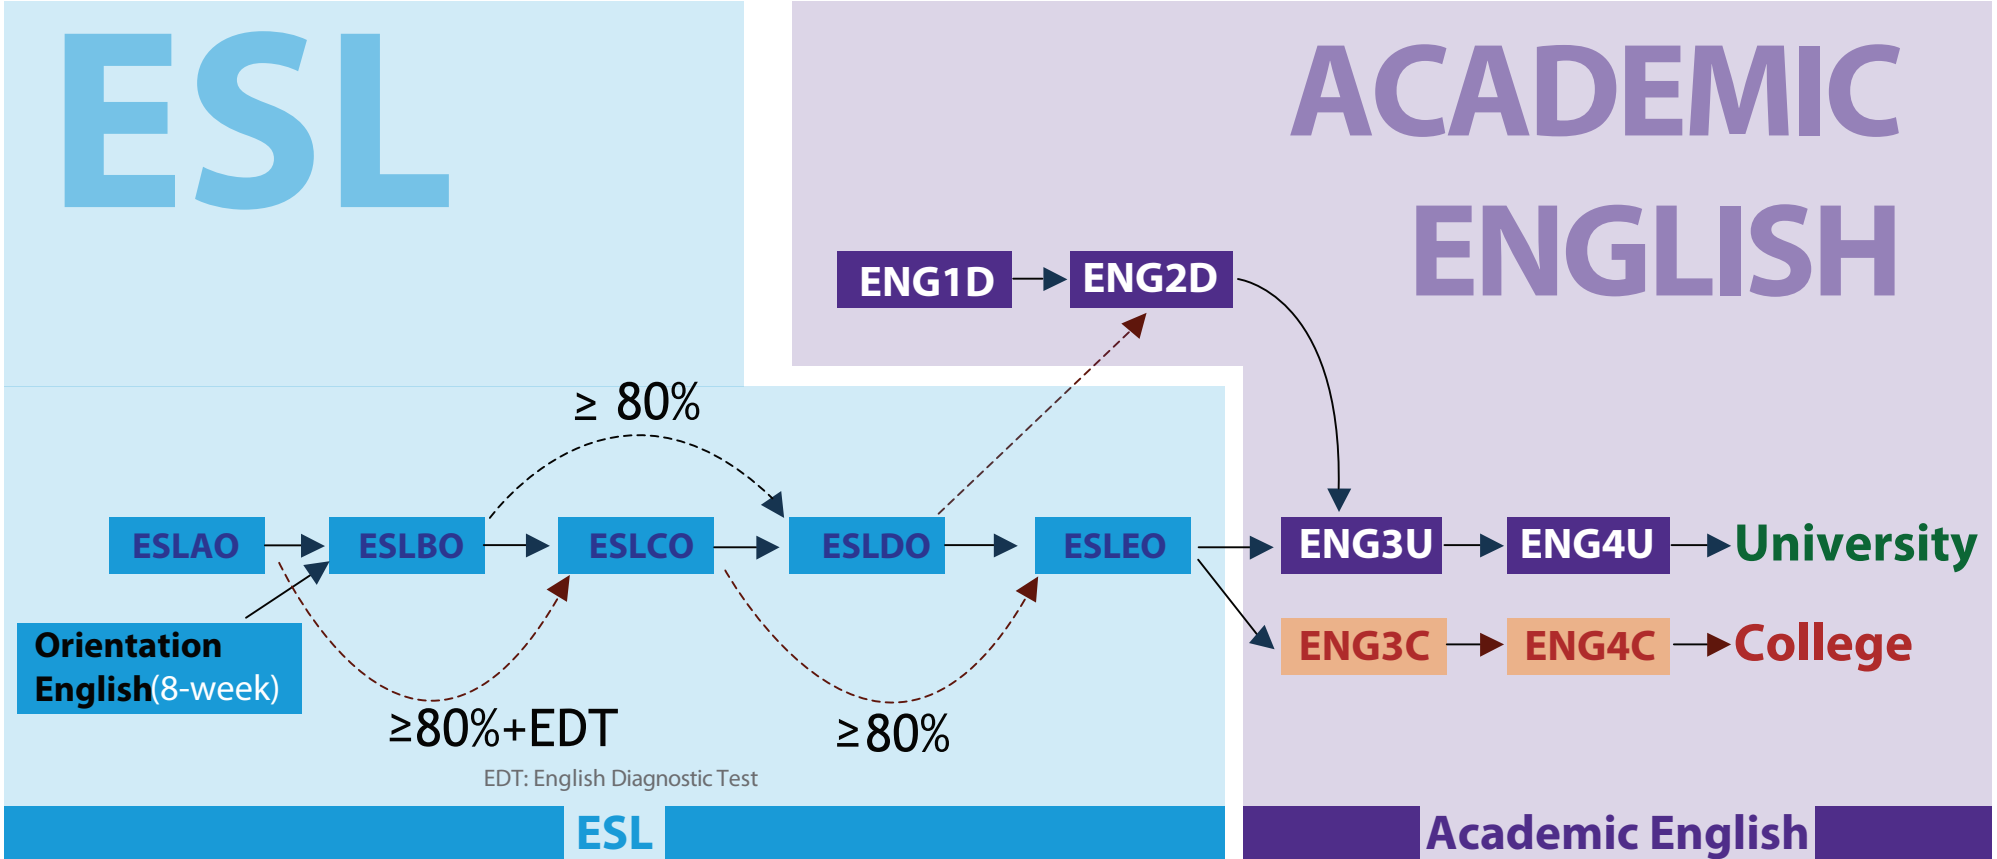

# English Progression Chart

ASSESSMENTS	INITIAL PLACEMENT	FINAL MARKS	PROGRESSION							
			Week 1	Week 2	Week 3	Week 4	Week 5	Week 6	Week 7	Week 8
1) TOEFL, IELTS, SLEP, SSAT 2) EQV /GRADE 3) AGE Only Official Results are accepted. Projected results are not recognized	4 week AO BO	65% and higher	Continue to <b>next level</b> (4 week session)							
		50% - 64%	Progress to <b>next level</b> (8 week session)							
		< 50%	Repeat <b>same level</b> (8 week session)							